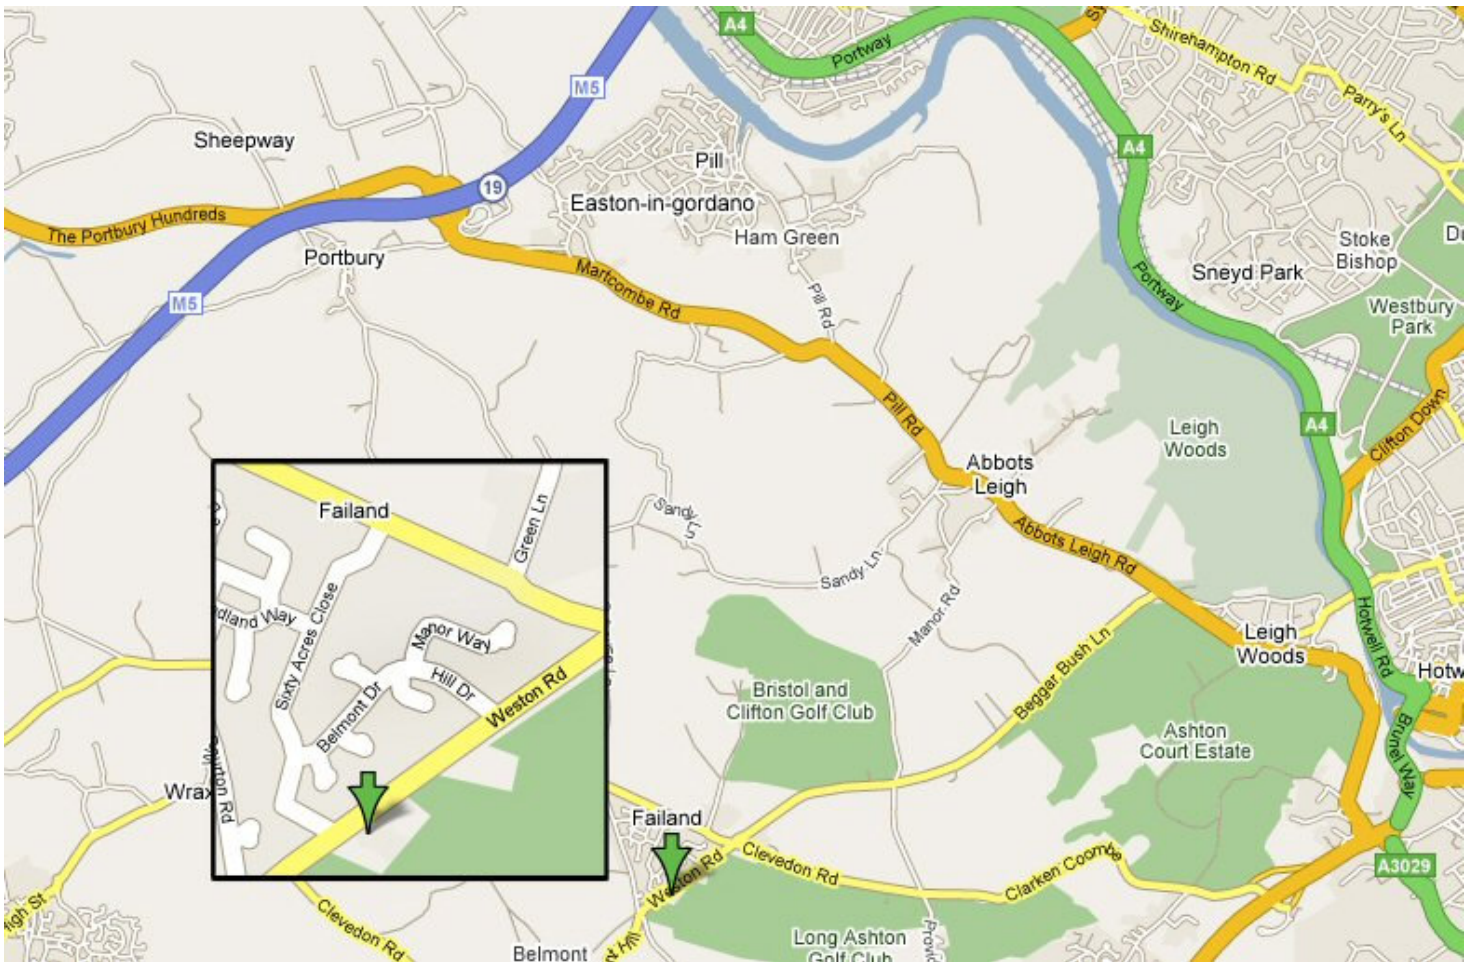

## Location Details for engageconsult

engageconsult are based at:-

The Old Dairy  
Ashton Hill Farm  
Weston Rd.  
Failand  
Bristol  
BS8 3US

(If coming from Bristol it is the first turning on the left after Bushy Equine Vets)